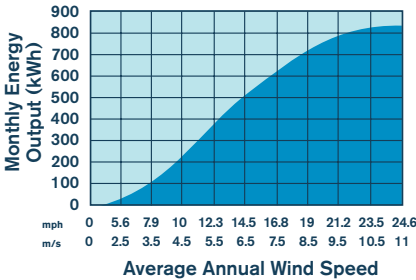

Southwest Windpower: the People Behind Skystream.

For 20 years, Southwest Windpower, Inc., in Flagstaff, Arizona, has brought low-cost, reliable, clean energy to the world. As the world's largest producer of small wind generators, we've pioneered new technologies to make renewable energy simple. Visit us at www.windenergy.com.

Technical Specifications

Model: Skystream 3.7

Rated Capacity: 2.4 kW

Weight: 170 lbs (77 kg)

Rotor Diameter: 12 ft (3.72 m) **Swept Area:** 115.7 ft² (10.87 m²)

Type: Downwind rotor with stall regulation control

Direction of Rotation: Clockwise looking upwind

Blade Material: Fiberglass reinforced composite **Number of Blades:** 3

Rated Speed: 50-325 rpm **Tip Speed:** 213 ft/s (66 m/s)

Alternator: Slotless permanent magnet brushless **Yaw Control:** Passive

Grid Feeding: Southwest Windpower inverter 120/240 VAC 50-60 Hz

Braking System: Electronic stall regulation with redundant relay switch control

Cut-in Wind Speed: 8 mph (3.5 m/s) **Rated Wind Speed:** 29 mph (13 m/s)

User Control: Wireless 2-way interface remote system

Survival Wind Speed: 140 mph (63 m/s) **Sound:** 45 decibels at 40 ft (12 m)

FIVE YEAR WARRANTY

Energy