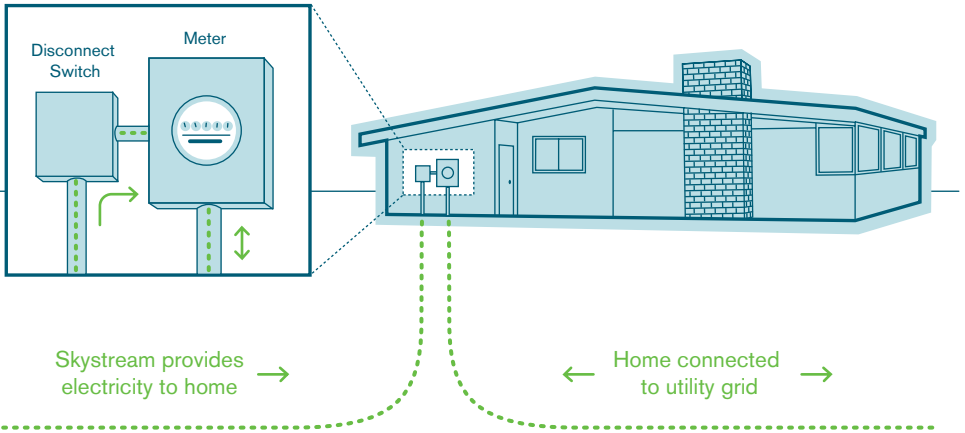

Will Skystream Work For You?

Our goal from the start was to make the free energy in the wind accessible to more people than ever before. Skystream's compact design and high-efficiency energy

production has opened up that opportunity to millions of homes around the world. If your site fits the following criteria, chances are Skystream will work for you:

- ✔ At least 10 mph (4.5 m/s) average wind speed. Best results at 12 mph (5.4 m/s) or more*
- ✔ Your property is at least 0.5 acre (0.2 hectare) and has unobstructed views
- ✔ The local zoning allows a structure that is at least 42 ft (13 m) tall
- ✔ Your local utility has an existing interconnection agreement for homeowners (Your local Skystream dealer can help determine this)

* Visit www.skystreamenergy.com for wind maps for your area, or consult your local Skystream dealer.