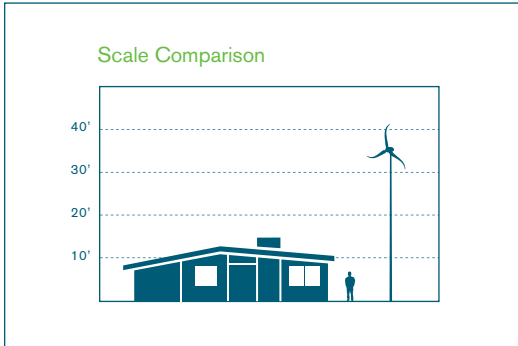

How Skystream Works