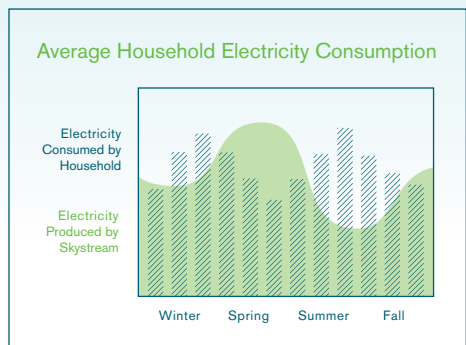

*Battery charging for home energy back-up systems is also available.

iPod is a registered trademark of Apple Computer, Inc. Unlike the iPod, the Skystream is very quiet.

Graceful, Yet Powerful

With a rated capacity of 2.4 kW, Skystream can provide anywhere from 40%-90%* of a household or small business's total energy needs. Its sleek, distinctive swept-wing blades and elegant form make Skystream an attractive addition to any home. With a guyless tower, Skystream blends in like a neighborhood street lamp. And because it operates at a low RPM, Skystream is as quiet as the trees blowing in the wind.

Redundant safety features protect Skystream from high winds without the need for mechanical overrides.

How Skystream Works

Reduce Or Eliminate Your Electricity Bill

Skystream is the first wind-powered, grid-connected Residential Power Appliance that produces electricity for less than the retail rate of many utilities. Since everything is built in and there are no significant maintenance costs, once your Skystream is operating and the wind is blowing, you'll see an immediate reduction in electricity costs.

Depending on your installed cost, cost of electricity, and average wind speed, Skystream can pay for itself in as little as five years. Some states offer investment incentives in the form of rebates that improve the cost payback. Visit www.skystreamenergy.com or contact your local dealer for more information.

Energy outputs based on average seasonal wind speed fluctuations and average household energy consumption. Individual sites will vary.

Will Skystream Work For You?

Our goal from the start was to make the free energy in the wind accessible to more people than ever before. Skystream's compact design and high-efficiency energy