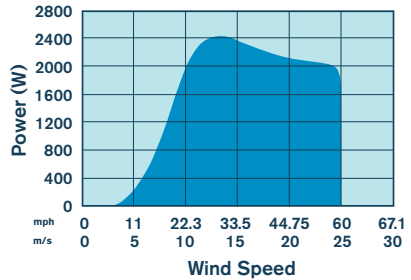

Performance

Your local Skystream dealer

Patented and Patent Pending

3-CMLT-1344-01 REV E 10-08

Printed with vegetable inks on FSC-certified paper (50% recycled, 25% post-consumer).

www.skystreamenergy.com

Southwest Windpower 1801 W. Route 66 Flagstaff, AZ 86001